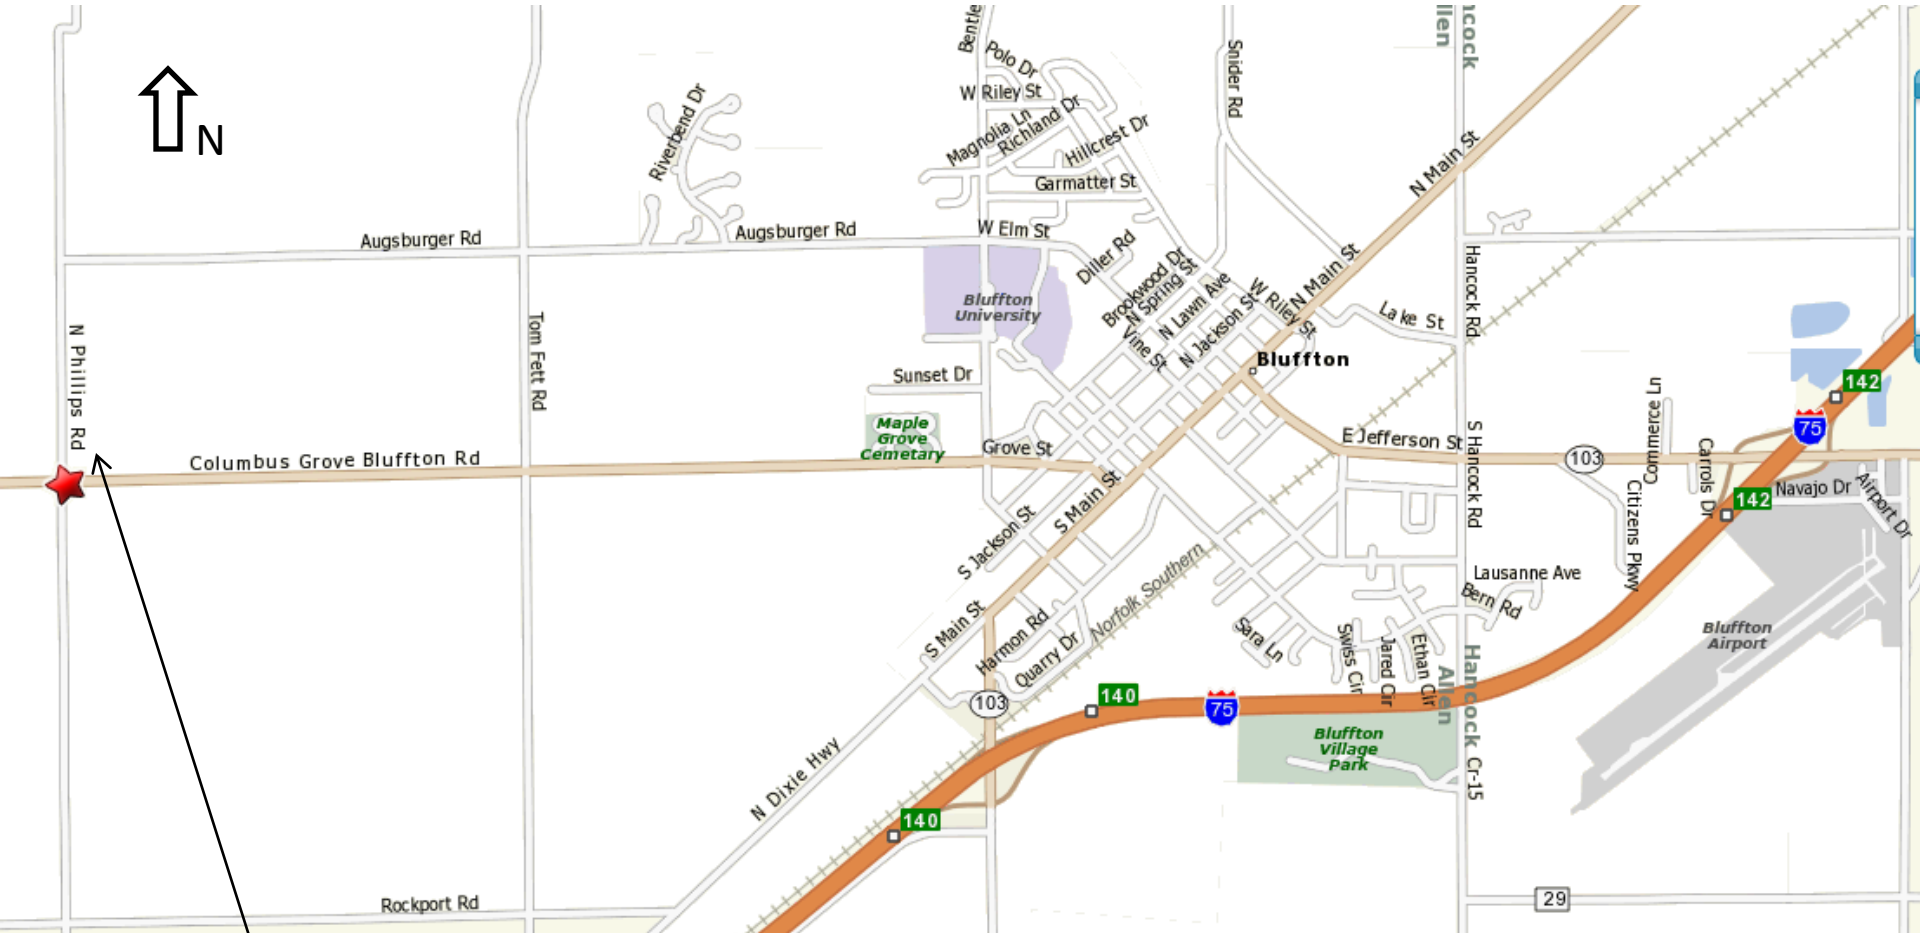

Bluffton Soccer U8 and U10 Field Location

Field location: Ebenezer Mennonite Church
8905 Columbus Grove Rd.

Exit I-75 (exit 142), turn toward Bluffton (NE)
Onto E Jefferson St(OH-103). Turn left onto Main St.
Turn right onto Grove St.
Grove St becomes Columbus Grove Rd.

Drawing Not To Scale