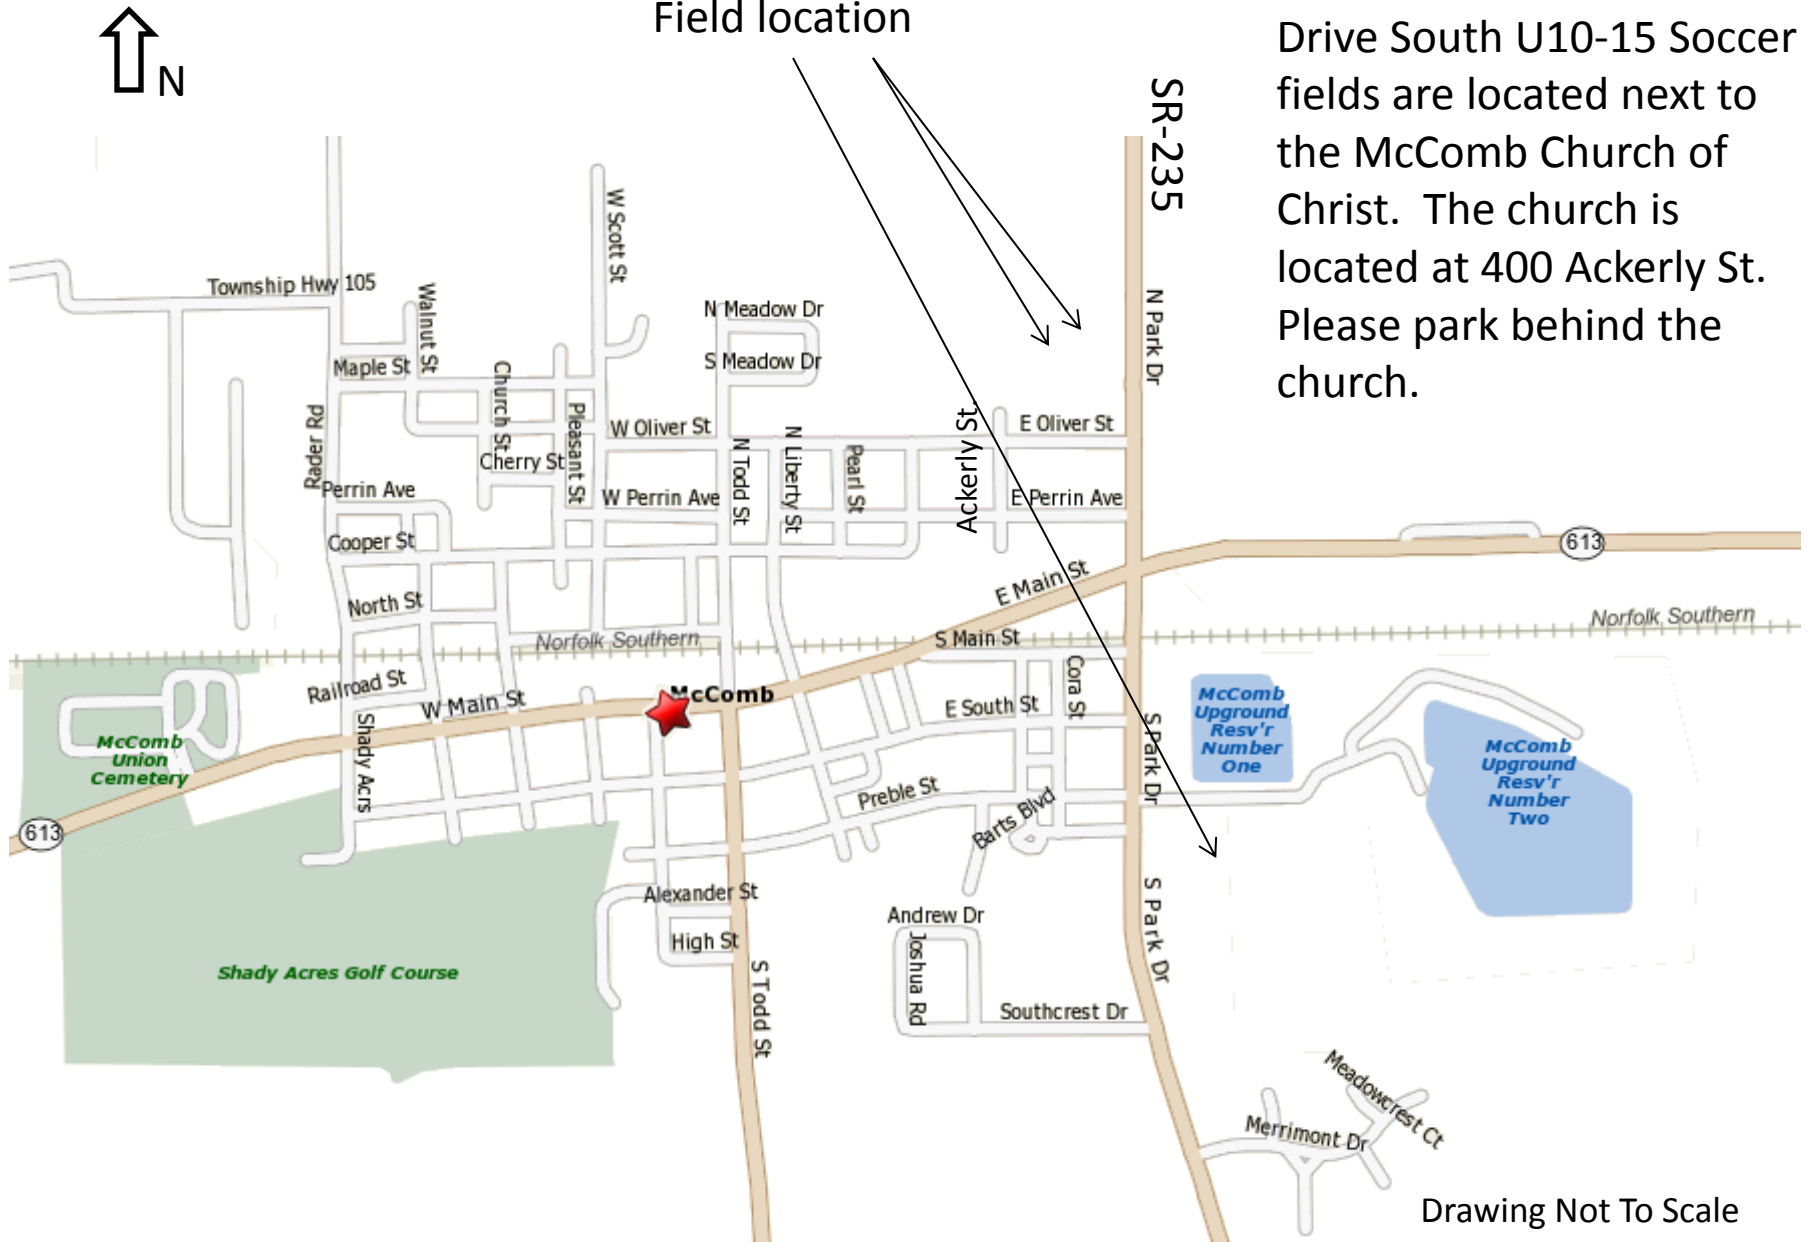

McComb Soccer

McComb U8 are at McComb Park on Park Drive South U10-15 Soccer fields are located next to the McComb Church of Christ. The church is located at 400 Ackerly St. Please park behind the church.

Drawing Not To Scale